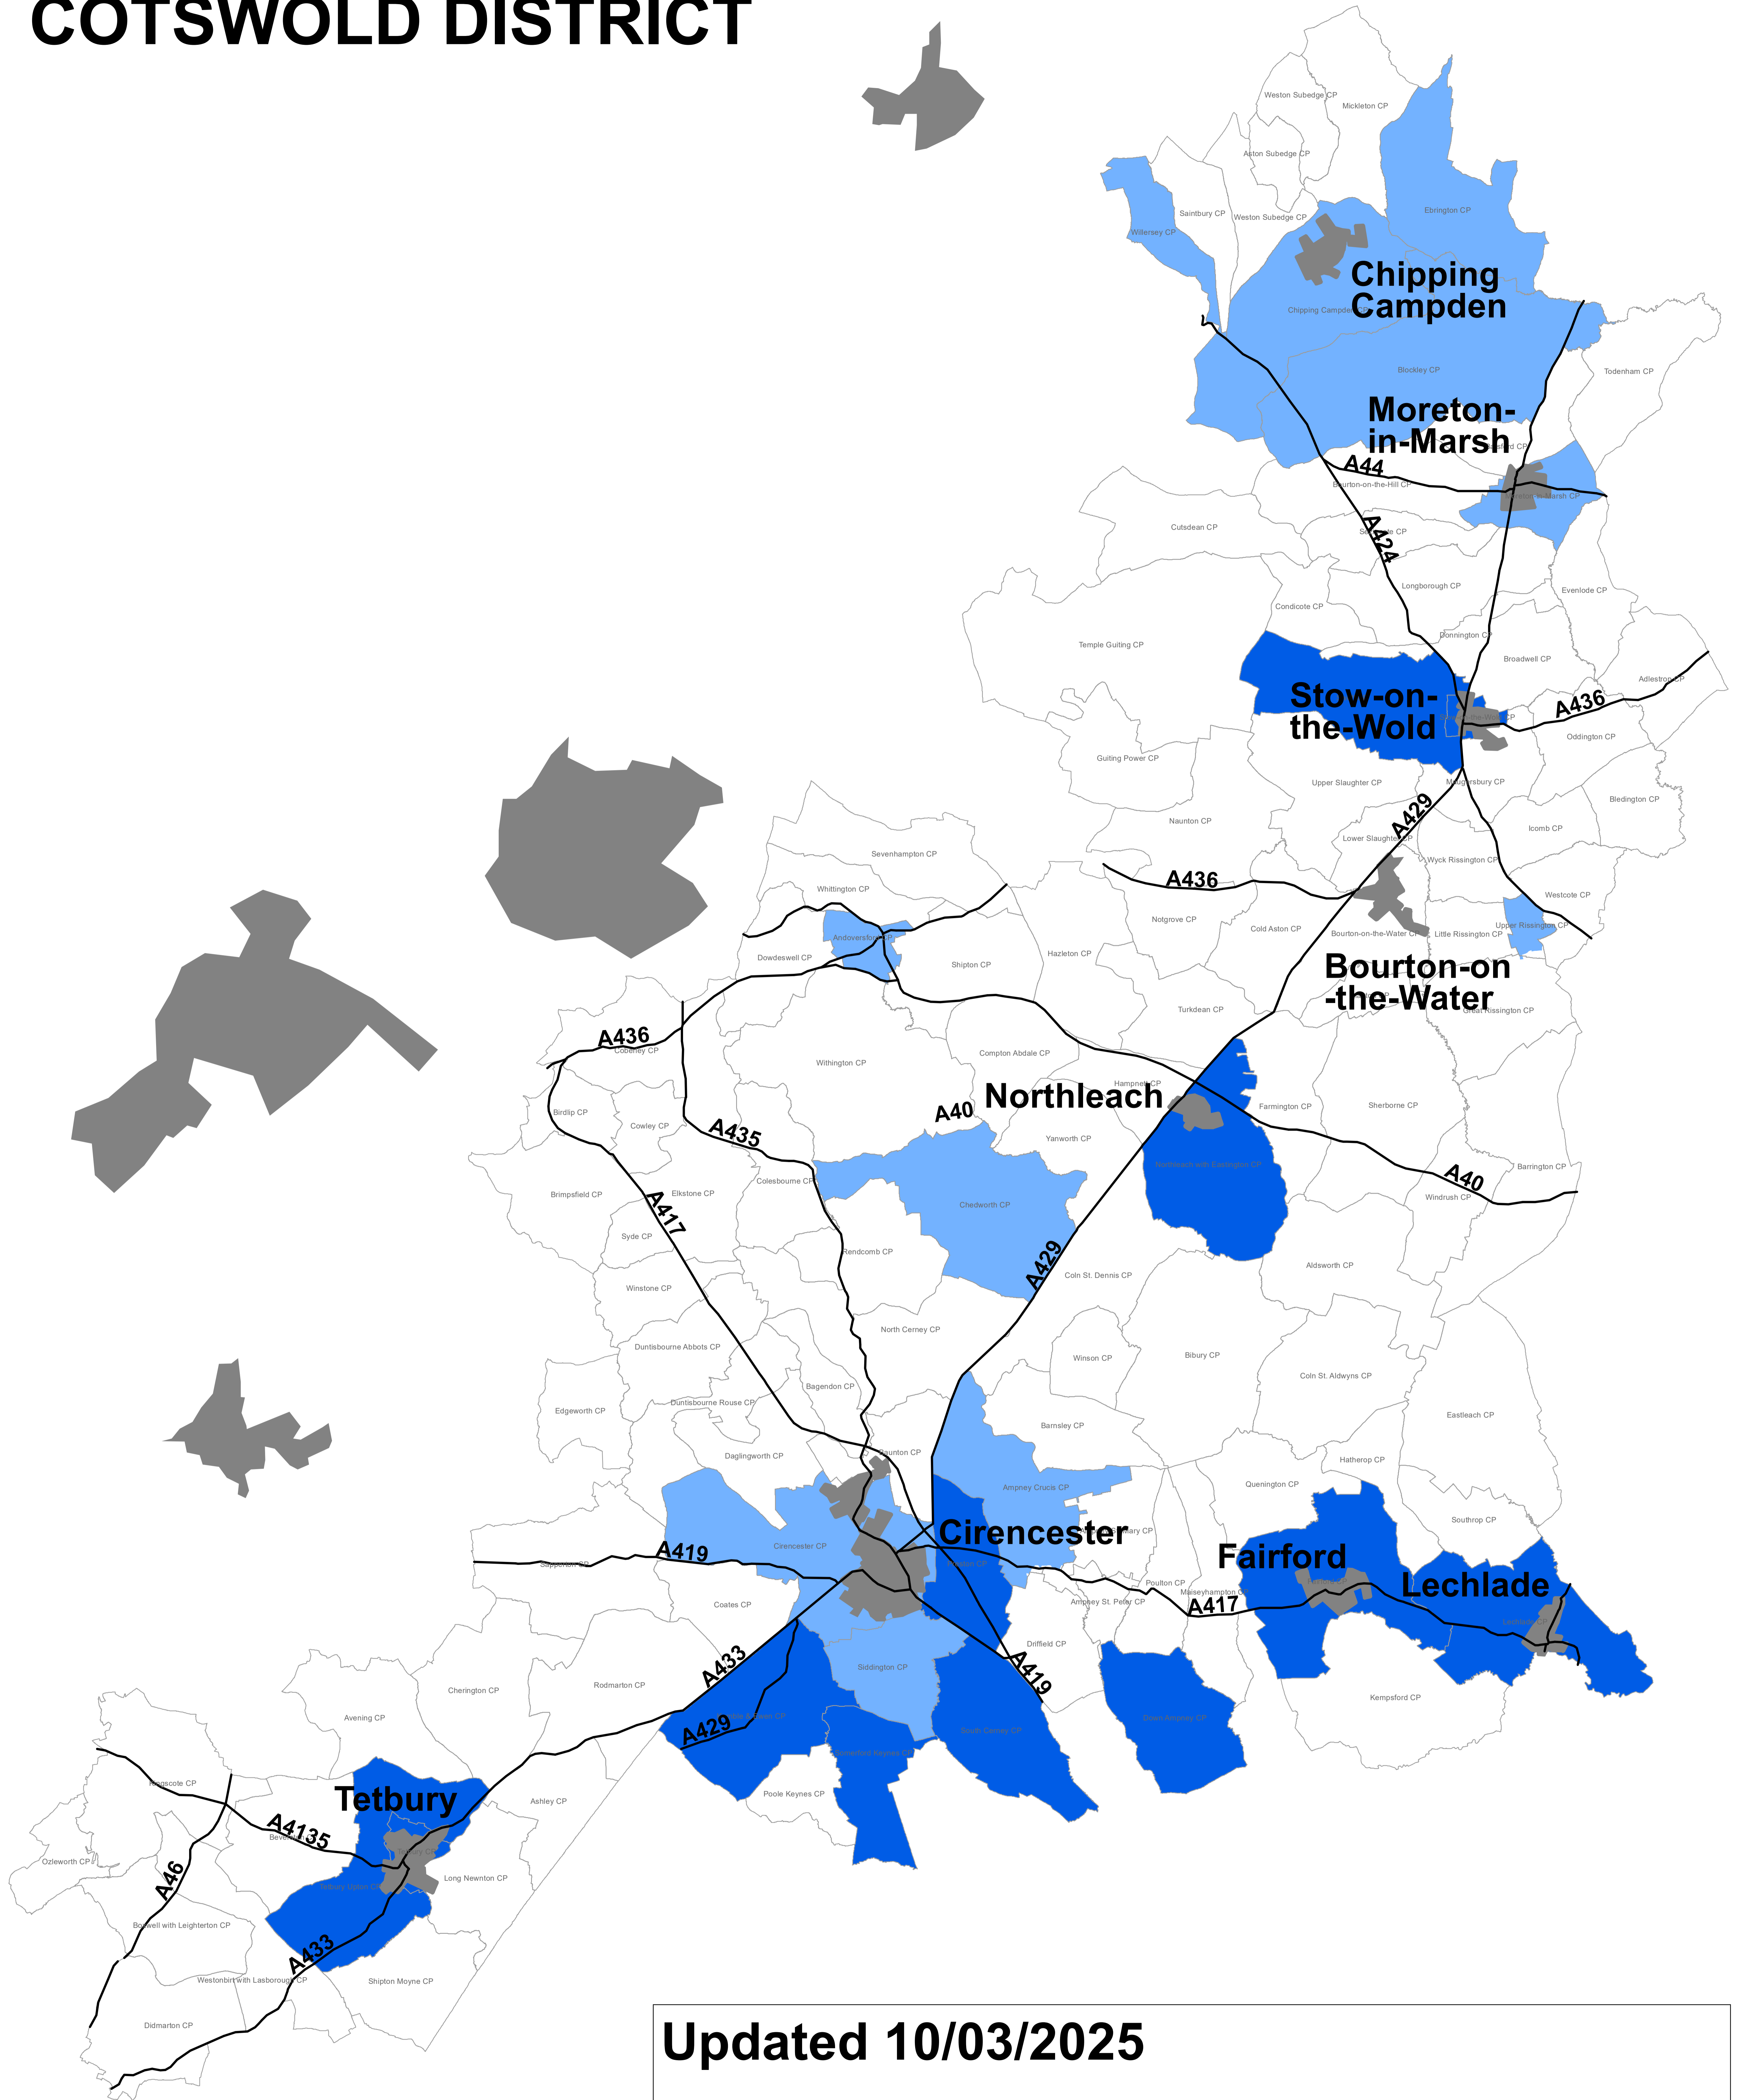

# COTSWOLD DISTRICT

**Updated 10/03/2025**

-  'Made' Neighbourhood Plan
-  Passed Examination, policies are a material consideration
-  Neighbourhood Areas